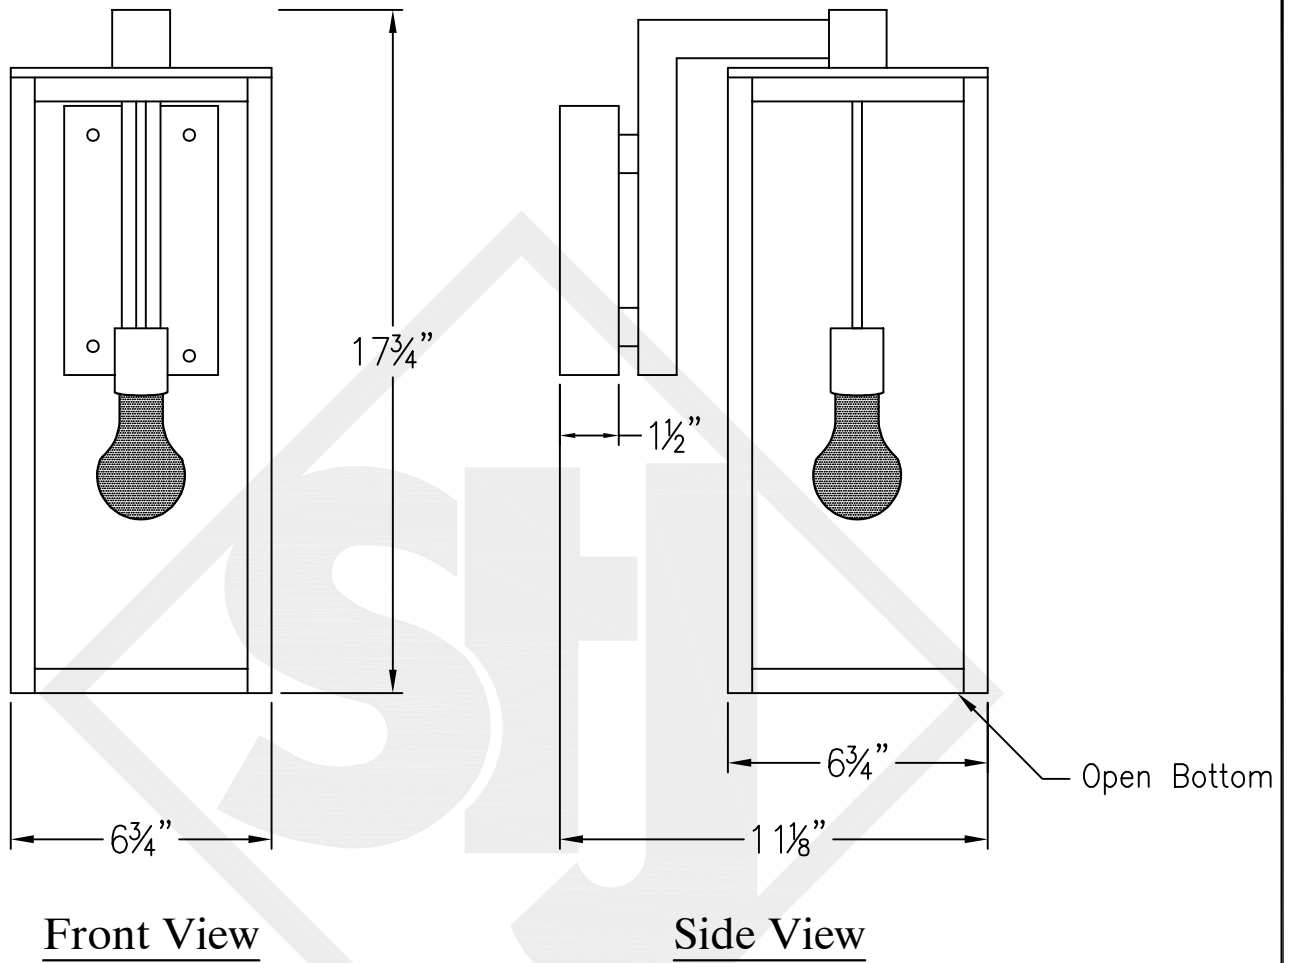

ASHLEY SMALL STEEL WALL MOUNT

Black(+) & White(-)
to power source

Backplate

Ashley Small Steel Wall Mount	
St. James LIGHTING	
SCALE: N.T.S.	DRAFT: M. Buckley
FILE: ASH	APP'D: J. Ragan
JOB: x	DATE: 2/8/22

Lights are hand crafted
Dimensions may vary by 1/4"

ASHLEY SMALL STEEL WALL MOUNT

Front View

Side View

Backplate

Lights are hand crafted
Dimensions may vary by 1/4"

Custom Ashley Small Steel Wall Mount	
 St. James LIGHTING	
SCALE: N.T.S.	DRAFT: M. Buckley
FILE: ASH	APP'D: J. Ragan
JOB: x	DATE: 2/8/22