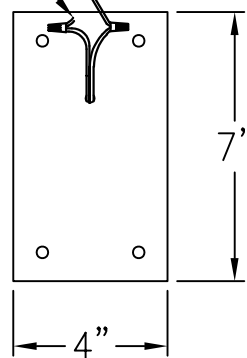

ASHLEY SMALL STEEL WALL MOUNT

Black(+) & White(-)
to power source

Backplate

Ashley Small Steel Wall Mount	
St. James LIGHTING	
SCALE: N.T.S.	DRAFT: M. Buckley
FILE: ASH	APP'D: J. Ragan
JOB: x	DATE: 2/8/22

Lights are hand crafted
Dimensions may vary by 1/4"

ASHLEY SMALL STEEL WALL MOUNT

Front View

Side View

Backplate

Lights are hand crafted
Dimensions may vary by 1/4"

Custom Ashley Small Steel Wall Mount	
 St. James LIGHTING	
SCALE: N.T.S.	DRAFT: M. Buckley
FILE: ASH	APP'D: J. Ragan
JOB: x	DATE: 2/8/22