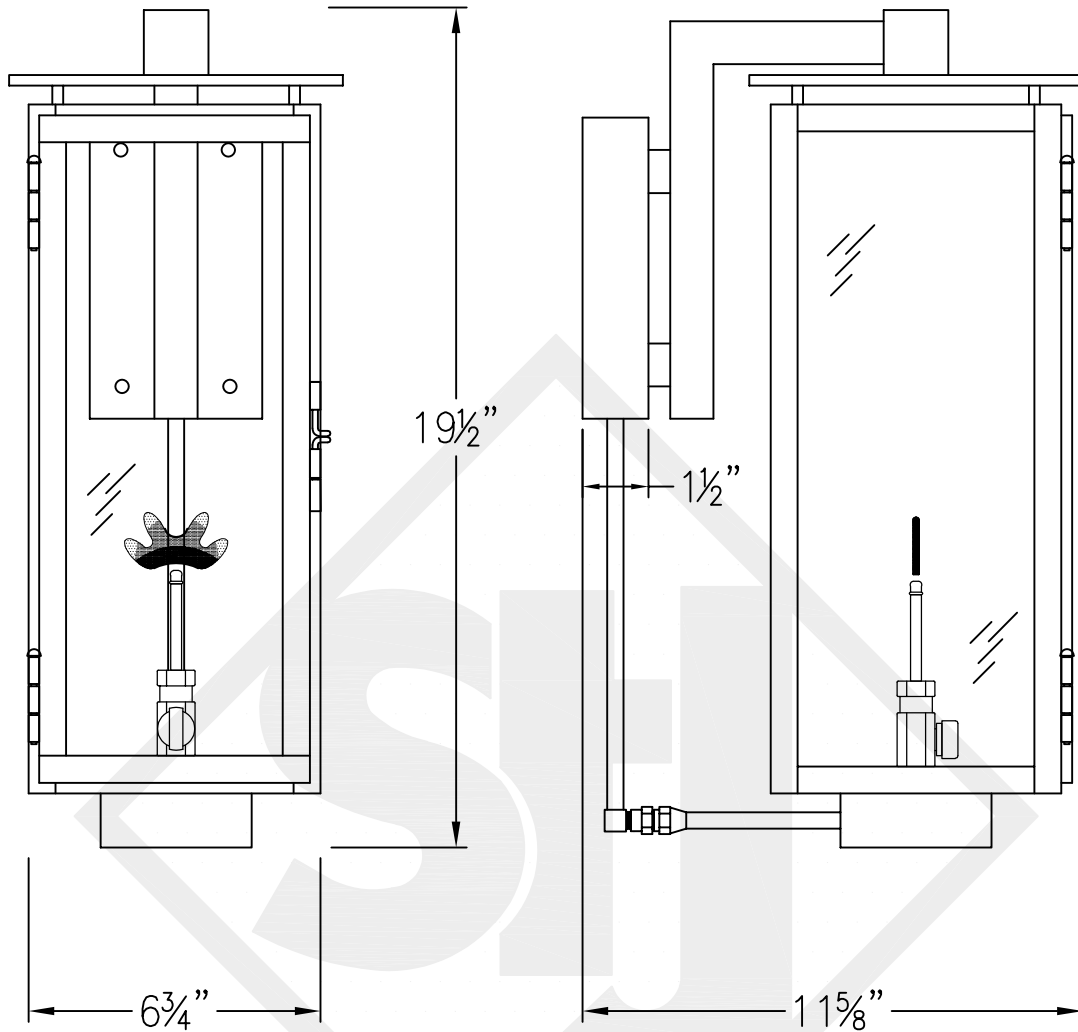

ASHLEY SMALL STEEL WALL MOUNT

Black(+) & White(-)
to power source

Backplate

Ashley Small Steel Wall Mount	
St. James LIGHTING	
SCALE: N.T.S.	DRAFT: M. Buckley
FILE: ASH	APP'D: J. Ragan
JOB: x	DATE: 2/8/22

Lights are hand crafted
Dimensions may vary by 1/4"

ASHLEY SMALL STEEL WALL MOUNT

Front View

Side View

Backplate

Lights are hand crafted
Dimensions may vary by 1/4"

Custom Ashley Small Steel Wall Mount	
 St. James LIGHTING	
SCALE: N.T.S.	DRAFT: M. Buckley
FILE: ASH	APP'D: J. Ragan
JOB: x	DATE: 2/8/22