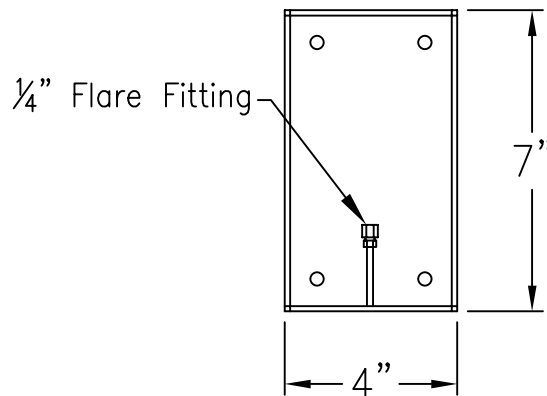

ASHLEY SMALL STEEL WALL MOUNT

Black(+) & White(-)
to power source

Backplate

Ashley Small Steel Wall Mount	
St. James LIGHTING	
SCALE: N.T.S.	DRAFT: M. Buckley
FILE: ASH	APP'D: J. Ragan
JOB: x	DATE: 2/8/22

Lights are hand crafted
Dimensions may vary by 1/4"

ASHLEY SMALL STEEL WALL MOUNT

Front View

Side View

Backplate

Lights are hand crafted
Dimensions may vary by 1/4"

Custom Ashley Small Steel Wall Mount	
 St. James LIGHTING	
SCALE: N.T.S.	DRAFT: M. Buckley
FILE: ASH	APP'D: J. Ragan
JOB: x	DATE: 2/8/22