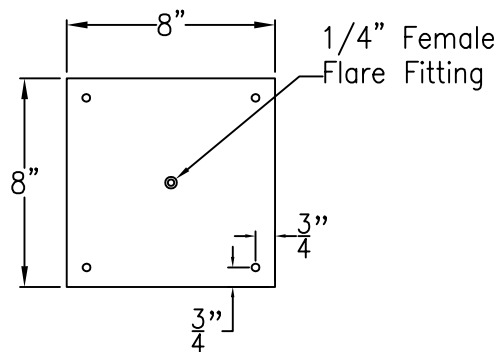

MAGNOLIA MEDIUM COPPER POST MOUNT

Available w/ Solid
or Glass top

Fits over 3" post
 $\frac{1}{4}$ " Female Flare
Fitting

Lights are hand crafted
Dimensions may vary by $\frac{1}{4}$ "

Magnolia Medium Copper Post Mount	
 St. James LIGHTING	
SCALE: N.T.S.	DRAFT: B. Vial
FILE: MAGM	APP'D: J. Ragan
JOB: X	DATE: 9/29/17

MAGNOLIA MEDIUM HALF (CEILING) YOKE

Available w/ Solid or
Glass Top

Shortest Height 32"

Front View

Side View

Ceiling Mount

Lights are hand crafted
Dimensions may vary by 1/4"

Magnolia Medium Half (Ceiling) Yoke	
St. James LIGHTING	
SCALE: N.T.S.	DRAFT: B. Vial
FILE: MAGM	APP'D: J. Ragan
JOB: X	DATE: 9/29/17

MAGNOLIA MEDIUM CEILING FULL YOKE

Shortest Height 36 $\frac{1}{4}$ "
Available w/ Solid or
Glass top

Front View

Side View

Ceiling Mount

Lights are hand crafted
Dimensions may vary by 1/4"

Magnolia Medium Full Ceiling Yoke	
 St. James LIGHTING	
SCALE: N.T.S.	DRAFT: B. Vial
FILE: MAGM	APP'D: J. Ragan
JOB: X	DATE: 04/05/21

MAGNOLIA MEDIUM CHAIN HUNG PENDANT

Available w/ Solid
or glass Top
Comes standard w/
6' of chain

Front View

Ceiling Canopy

Lights are hand crafted
Dimensions may vary by 1/4"

Magnolia Medium Chain Hung Pendant	
St. James LIGHTING	
SCALE: N.T.S.	DRAFT: B. Vial
FILE: MAGM	APP'D: J. Ragan
JOB: X	DATE: 10/26/17