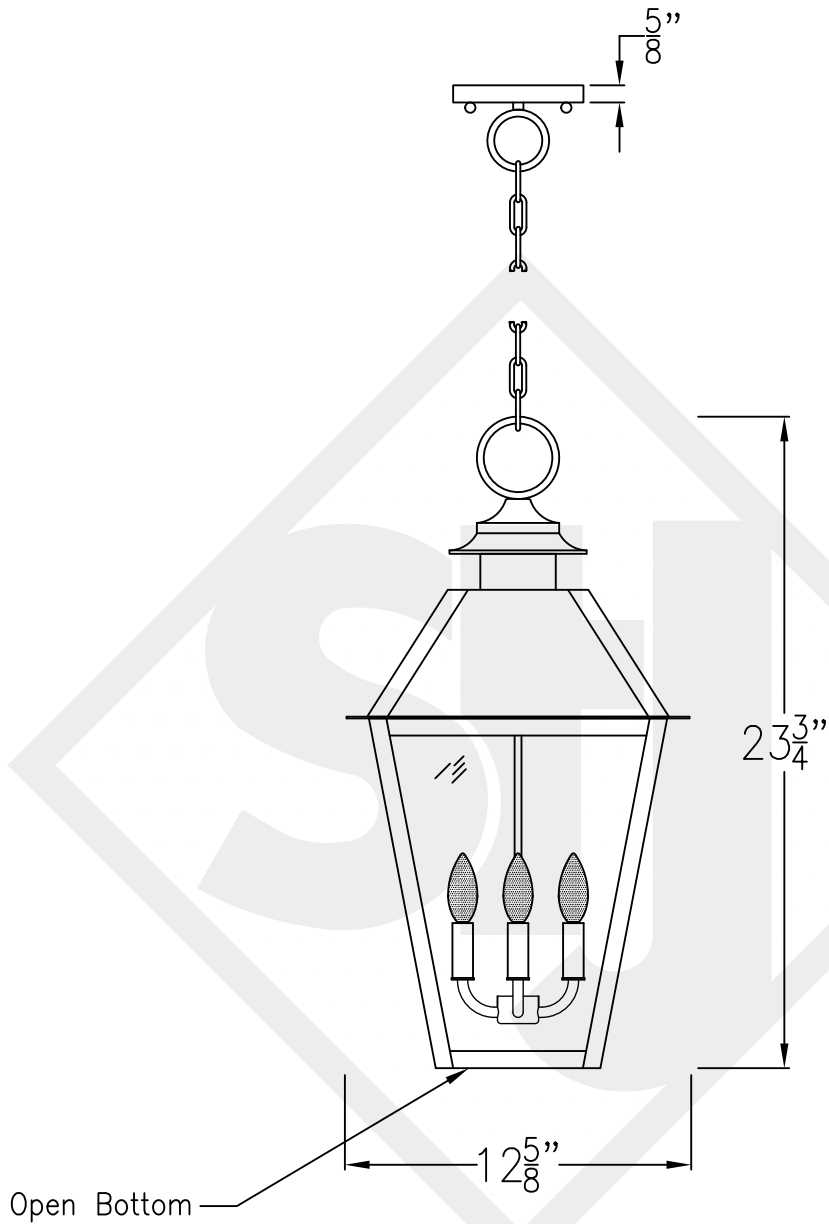

MAGNOLIA MEDIUM COPPER WALL BRACKET

Available w/ Solid or
Glass Top

Front View

Side View

Backplate

Lights are hand crafted
Dimensions may vary by 1/4"

Magnolia Medium Copper Wall Bracket	
St. James LIGHTING	
SCALE: N.T.S.	DRAFT: B. Vial
FILE: MAGM	APP'D: J. Ragan
JOB: X	DATE: 11/7/17

MAGNOLIA MEDIUM HALF (CEILING) YOKE

Available w/ Solid or
Glass Top

Shortest Height 32"

Front View

Side View

Ceiling Mount

Lights are hand crafted
Dimensions may vary by 1/4"

Magnolia Medium Half (Ceiling) Yoke	
St. James LIGHTING	
SCALE: N.T.S.	DRAFT: B. Vial
FILE: MAGM	APP'D: J. Ragan
JOB: X	DATE: 9/29/17

MAGNOLIA MEDIUM CEILING FULL YOKE

Shortest Height 36 $\frac{1}{4}$ "
Available w/ Solid or
Glass top

Front View

Side View

Ceiling Mount

Lights are hand crafted
Dimensions may vary by 1/4"

Magnolia Medium Full Ceiling Yoke	
 St. James LIGHTING	
SCALE: N.T.S.	DRAFT: B. Vial
FILE: MAGM	APP'D: J. Ragan
JOB: X	DATE: 04/05/21

MAGNOLIA MEDIUM CHAIN HUNG PENDANT

Available w/ Solid
or glass Top
Comes standard w/
6' of chain

Front View

Ceiling Canopy

Lights are hand crafted
Dimensions may vary by 1/4"

Magnolia Medium Chain Hung Pendant	
St. James LIGHTING	
SCALE: N.T.S.	DRAFT: B. Vial
FILE: MAGM	APP'D: J. Ragan
JOB: X	DATE: 10/26/17