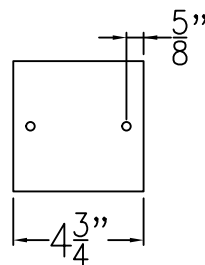

MAGNOLIA MEDIUM COPPER WALL BRACKET

Available w/ Solid or
Glass Top

Front View

Side View

Backplate

Lights are hand crafted
Dimensions may vary by 1/4"

Magnolia Medium Copper Wall Bracket	
St. James LIGHTING	
SCALE: N.T.S.	DRAFT: B. Vial
FILE: MAGM	APP'D: J. Ragan
JOB: X	DATE: 11/7/17

MAGNOLIA MEDIUM HALF (CEILING) YOKE

Available w/ Solid or
Glass Top

Shortest Height 32"

Front View

Side View

Ceiling Mount

Lights are hand crafted
Dimensions may vary by 1/4"

Magnolia Medium Half (Ceiling) Yoke	
St. James LIGHTING	
SCALE: N.T.S.	DRAFT: B. Vial
FILE: MAGM	APP'D: J. Ragan
JOB: X	DATE: 9/29/17

MAGNOLIA MEDIUM CEILING FULL YOKE

Shortest Height 36 $\frac{1}{4}$ "
Available w/ Solid or
Glass top

Front View

Side View

Ceiling Mount

Lights are hand crafted
Dimensions may vary by 1/4"

Magnolia Medium Full Ceiling Yoke	
 St. James LIGHTING	
SCALE: N.T.S.	DRAFT: B. Vial
FILE: MAGM	APP'D: J. Ragan
JOB: X	DATE: 04/05/21

MAGNOLIA MEDIUM CHAIN HUNG PENDANT

Available w/ Solid
or glass Top
Comes standard w/
6' of chain

Front View

Ceiling Canopy

Lights are hand crafted
Dimensions may vary by 1/4"

Magnolia Medium Chain Hung Pendant	
St. James LIGHTING	
SCALE: N.T.S.	DRAFT: B. Vial
FILE: MAGM	APP'D: J. Ragan
JOB: X	DATE: 10/26/17