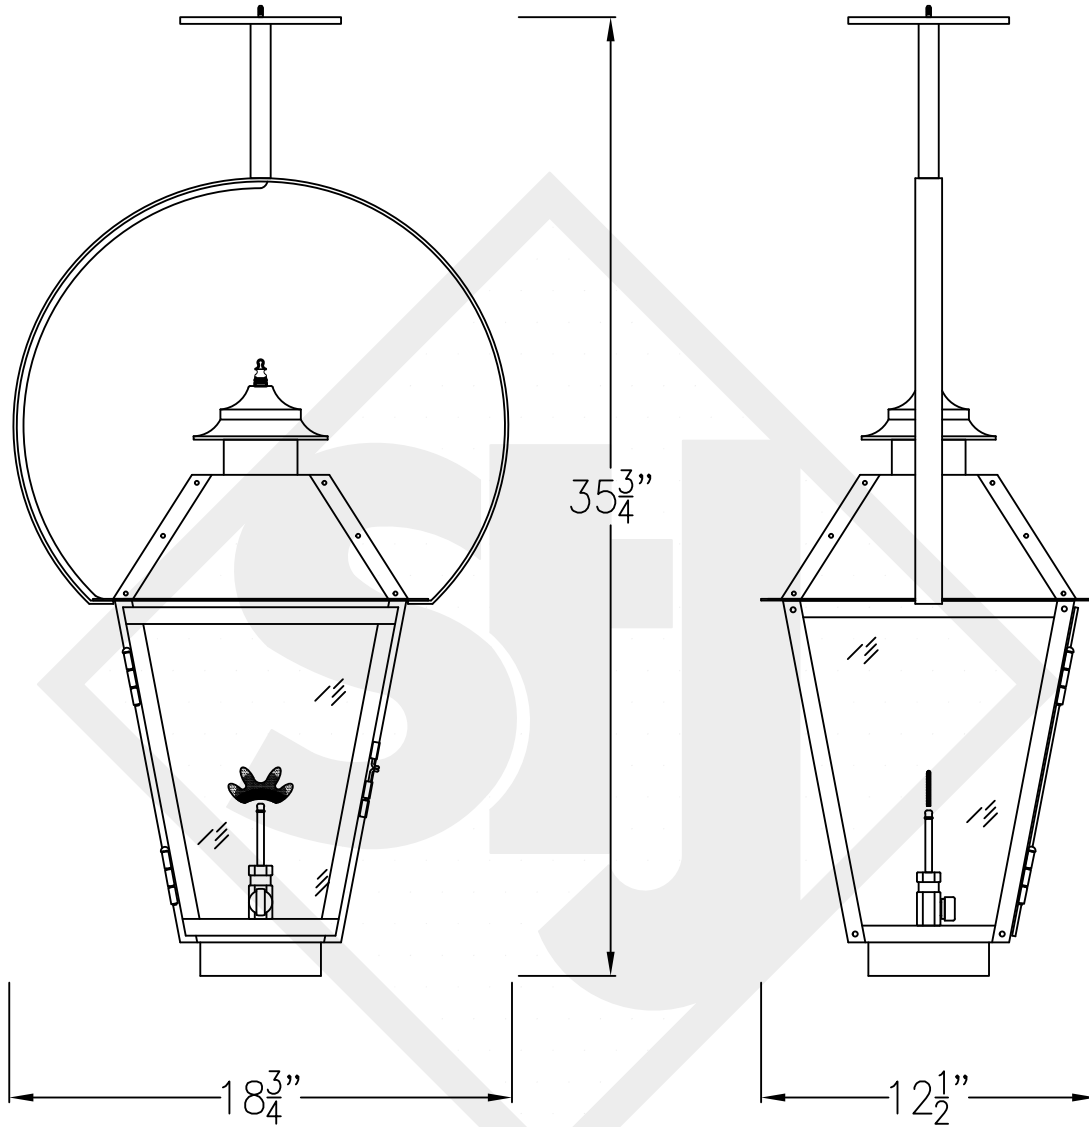

MAGNOLIA MEDIUM COPPER WALL BRACKET

Available w/ Solid or
Glass Top

Front View

Side View

Backplate

Lights are hand crafted
Dimensions may vary by 1/4"

Magnolia Medium Copper Wall Bracket	
St. James LIGHTING	
SCALE: N.T.S.	DRAFT: B. Vial
FILE: MAGM	APP'D: J. Ragan
JOB: X	DATE: 11/7/17

MAGNOLIA MEDIUM STEEL WALL BRACKET

Available w/ Solid or
Glass Top

Front View

Side View

Backplate

Lights are hand crafted
Dimensions may vary by 1/4"

Magnolia Medium Steel Wall Bracket	
St. James LIGHTING	
SCALE: N.T.S.	DRAFT: B. Vial
FILE: MAGM	APP'D: J. Ragan
JOB: X	DATE: 9/29/17

MAGNOLIA MEDIUM COPPER POST MOUNT

Available w/ Solid
or Glass top

Fits over 3" post
 $\frac{1}{4}$ " Female Flare
Fitting

Lights are hand crafted
Dimensions may vary by $\frac{1}{4}$ "

Magnolia Medium Copper Post Mount	
 St. James LIGHTING	
SCALE: N.T.S.	DRAFT: B. Vial
FILE: MAGM	APP'D: J. Ragan
JOB: X	DATE: 9/29/17

MAGNOLIA MEDIUM HALF (CEILING) YOKE

Available w/ Solid or
Glass Top

Shortest Height 32"

Front View

Side View

Ceiling Mount

Lights are hand crafted
Dimensions may vary by 1/4"

Magnolia Medium Half (Ceiling) Yoke	
St. James LIGHTING	
SCALE: N.T.S.	DRAFT: B. Vial
FILE: MAGM	APP'D: J. Ragan
JOB: X	DATE: 9/29/17