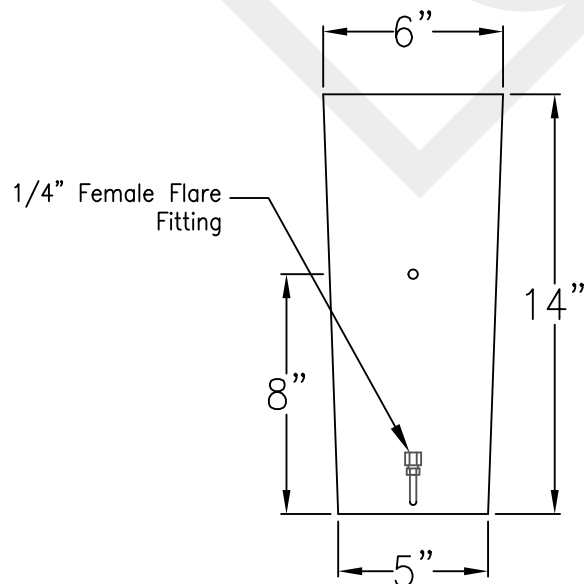

MAGNOLIA MEDIUM COPPER WALL BRACKET

Available w/ Solid or
Glass Top

Front View

Side View

Backplate

Lights are hand crafted
Dimensions may vary by 1/4"

Magnolia Medium Copper Wall Bracket	
St. James LIGHTING	
SCALE: N.T.S.	DRAFT: B. Vial
FILE: MAGM	APP'D: J. Ragan
JOB: X	DATE: 11/7/17

MAGNOLIA MEDIUM STEEL WALL BRACKET

Available w/ Solid or
Glass Top

Front View

Side View

Backplate

Lights are hand crafted
Dimensions may vary by 1/4"

Magnolia Medium Steel Wall Bracket	
St. James LIGHTING	
SCALE: N.T.S.	DRAFT: B. Vial
FILE: MAGM	APP'D: J. Ragan
JOB: X	DATE: 9/29/17

MAGNOLIA MEDIUM COPPER POST MOUNT

Available w/ Solid
or Glass top

Fits over 3" post
 $\frac{1}{4}$ " Female Flare
Fitting

Lights are hand crafted
Dimensions may vary by $\frac{1}{4}$ "

Magnolia Medium Copper Post Mount	
 St. James LIGHTING	
SCALE: N.T.S.	DRAFT: B. Vial
FILE: MAGM	APP'D: J. Ragan
JOB: X	DATE: 9/29/17

MAGNOLIA MEDIUM HALF (CEILING) YOKE

Available w/ Solid or
Glass Top

Shortest Height 32"

Front View

Side View

Ceiling Mount

Lights are hand crafted
Dimensions may vary by 1/4"

Magnolia Medium Half (Ceiling) Yoke	
St. James LIGHTING	
SCALE: N.T.S.	DRAFT: B. Vial
FILE: MAGM	APP'D: J. Ragan
JOB: X	DATE: 9/29/17