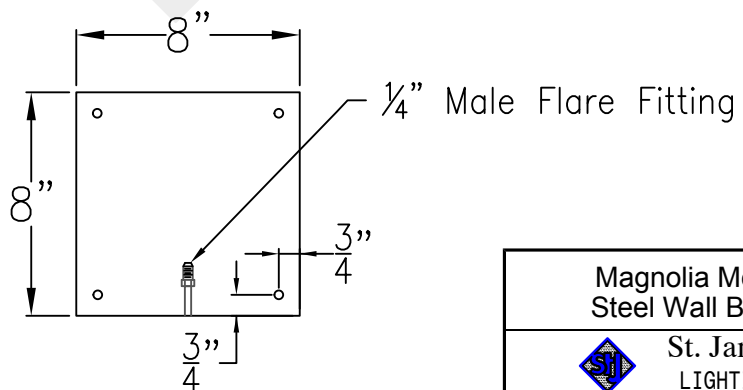

MAGNOLIA MEDIUM COPPER WALL BRACKET

Available w/ Solid or
Glass Top

Front View

Side View

Backplate

Lights are hand crafted
Dimensions may vary by 1/4"

Magnolia Medium Copper Wall Bracket	
St. James LIGHTING	
SCALE: N.T.S.	DRAFT: B. Vial
FILE: MAGM	APP'D: J. Ragan
JOB: X	DATE: 11/7/17

MAGNOLIA MEDIUM STEEL WALL BRACKET

Available w/ Solid or
Glass Top

Front View

Side View

Backplate

Lights are hand crafted
Dimensions may vary by 1/4"

Magnolia Medium Steel Wall Bracket	
St. James LIGHTING	
SCALE: N.T.S.	DRAFT: B. Vial
FILE: MAGM	APP'D: J. Ragan
JOB: X	DATE: 9/29/17

MAGNOLIA MEDIUM COPPER POST MOUNT

Available w/ Solid
or Glass top

Fits over 3" post
 $\frac{1}{4}$ " Female Flare
Fitting

Lights are hand crafted
Dimensions may vary by $\frac{1}{4}$ "

Magnolia Medium Copper Post Mount	
 St. James LIGHTING	
SCALE: N.T.S.	DRAFT: B. Vial
FILE: MAGM	APP'D: J. Ragan
JOB: X	DATE: 9/29/17

MAGNOLIA MEDIUM HALF (CEILING) YOKE

Available w/ Solid or
Glass Top

Shortest Height 32"

Front View

Side View

Ceiling Mount

Lights are hand crafted
Dimensions may vary by 1/4"

Magnolia Medium Half (Ceiling) Yoke	
St. James LIGHTING	
SCALE: N.T.S.	DRAFT: B. Vial
FILE: MAGM	APP'D: J. Ragan
JOB: X	DATE: 9/29/17