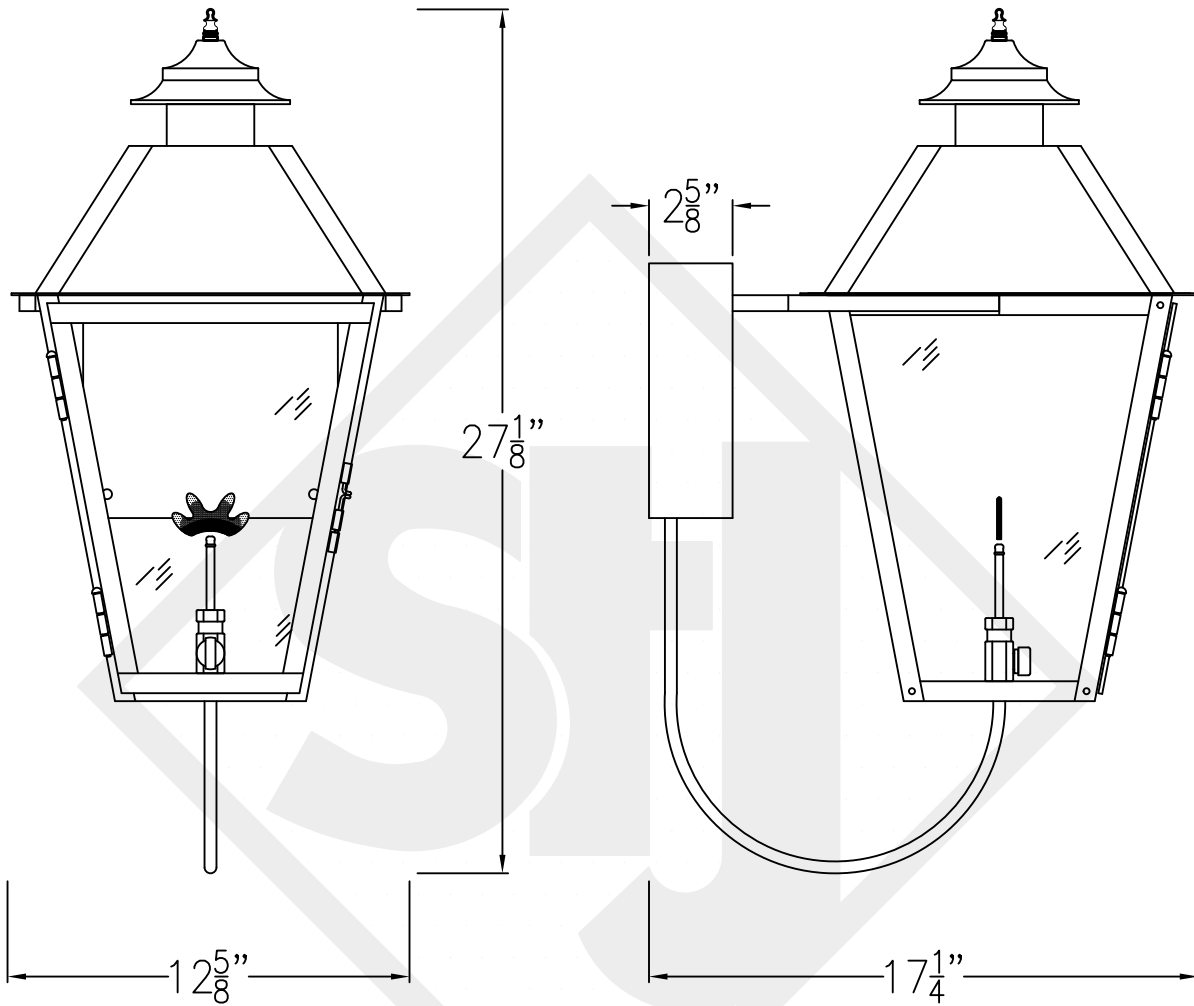

MAGNOLIA MEDIUM COPPER WALL BRACKET

Available w/ Solid or
Glass Top

Front View

Side View

Backplate

Lights are hand crafted
Dimensions may vary by 1/4"

Magnolia Medium Copper Wall Bracket	
St. James LIGHTING	
SCALE: N.T.S.	DRAFT: B. Vial
FILE: MAGM	APP'D: J. Ragan
JOB: X	DATE: 11/7/17

MAGNOLIA MEDIUM STEEL WALL BRACKET

Available w/ Solid or
Glass Top

Front View

Side View

Backplate

Lights are hand crafted
Dimensions may vary by 1/4"

Magnolia Medium Steel Wall Bracket	
St. James LIGHTING	
SCALE: N.T.S.	DRAFT: B. Vial
FILE: MAGM	APP'D: J. Ragan
JOB: X	DATE: 9/29/17

MAGNOLIA MEDIUM COPPER POST MOUNT

Available w/ Solid
or Glass top

Fits over 3" post
 $\frac{1}{4}$ " Female Flare
Fitting

Lights are hand crafted
Dimensions may vary by $\frac{1}{4}$ "

Magnolia Medium Copper Post Mount	
 St. James LIGHTING	
SCALE: N.T.S.	DRAFT: B. Vial
FILE: MAGM	APP'D: J. Ragan
JOB: X	DATE: 9/29/17

MAGNOLIA MEDIUM HALF (CEILING) YOKE

Available w/ Solid or
Glass Top

Shortest Height 32"

Front View

Side View

Ceiling Mount

Lights are hand crafted
Dimensions may vary by 1/4"

Magnolia Medium Half (Ceiling) Yoke	
St. James LIGHTING	
SCALE: N.T.S.	DRAFT: B. Vial
FILE: MAGM	APP'D: J. Ragan
JOB: X	DATE: 9/29/17