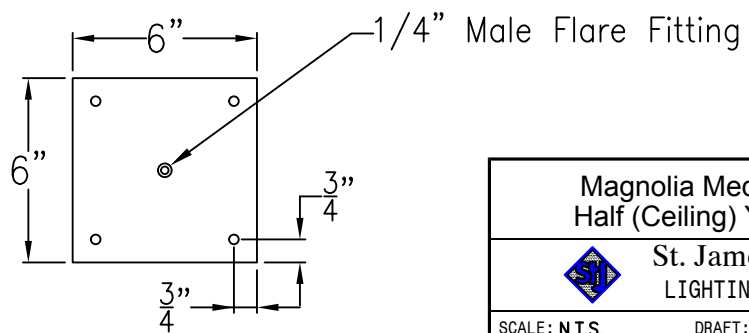

MAGNOLIA MEDIUM HALF (CEILING) YOKE

Available w/ Solid or
Glass Top

Shortest Height 32"

Front View

Side View

Ceiling Mount

Lights are hand crafted
Dimensions may vary by 1/4"

Magnolia Medium Half (Ceiling) Yoke	
St. James LIGHTING	
SCALE: N.T.S.	DRAFT: B. Vial
FILE: MAGM	APP'D: J. Ragan
JOB: X	DATE: 9/29/17

MAGNOLIA MEDIUM CEILING FULL YOKE

Shortest Height 36 $\frac{1}{4}$ "
Available w/ Solid or
Glass top

Front View

Side View

Ceiling Mount

Lights are hand crafted
Dimensions may vary by 1/4"

Magnolia Medium Full Ceiling Yoke	
 St. James LIGHTING	
SCALE: N.T.S.	DRAFT: B. Vial
FILE: MAGM	APP'D: J. Ragan
JOB: X	DATE: 04/05/21