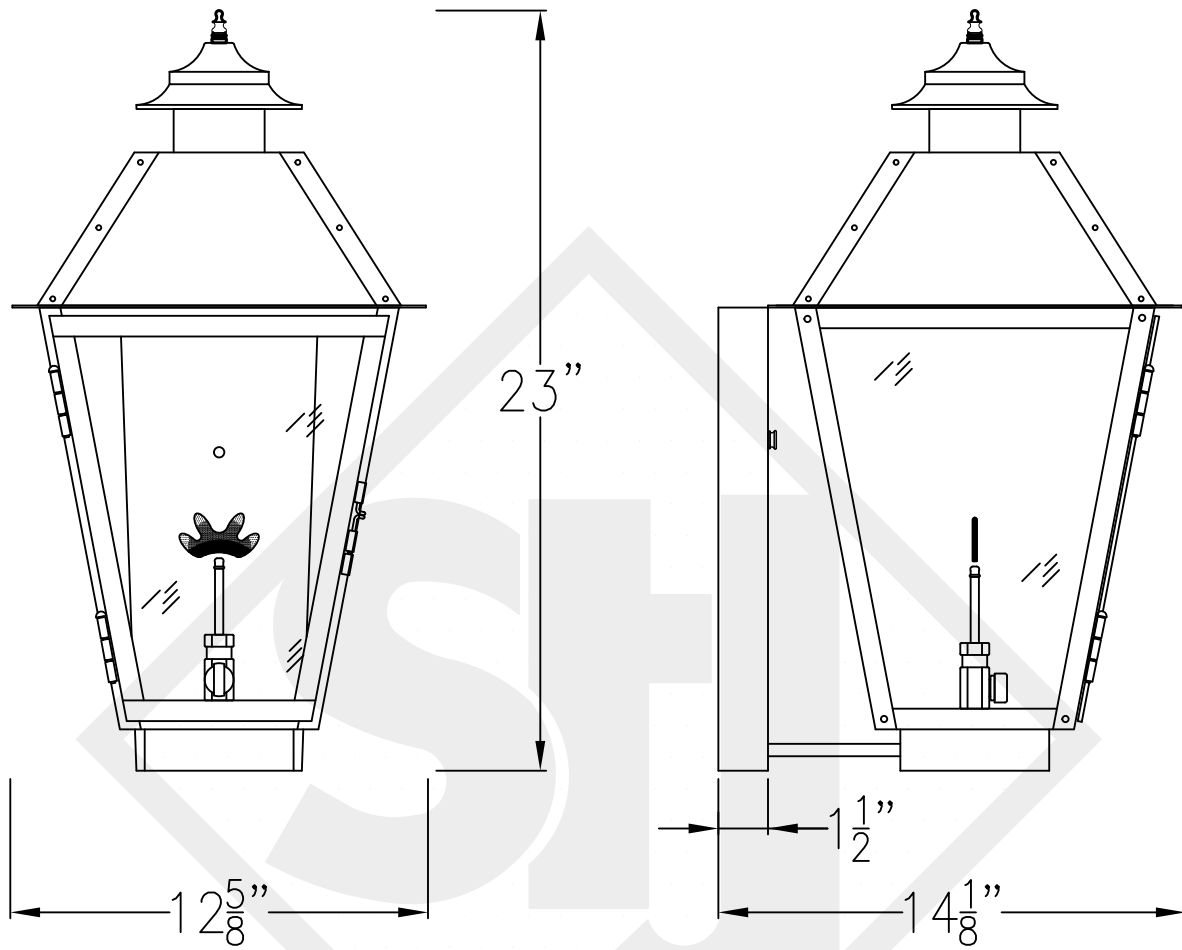

MAGNOLIA MEDIUM COPPER WALL BRACKET

Available w/ Solid or
Glass Top

Front View

Side View

Backplate

Lights are hand crafted
Dimensions may vary by 1/4"

Magnolia Medium Copper Wall Bracket	
St. James LIGHTING	
SCALE: N.T.S.	DRAFT: B. Vial
FILE: MAGM	APP'D: J. Ragan
JOB: X	DATE: 11/7/17

MAGNOLIA MEDIUM STEEL WALL BRACKET

Available w/ Solid or
Glass Top

Front View

Side View

Backplate

Lights are hand crafted
Dimensions may vary by 1/4"

Magnolia Medium Steel Wall Bracket	
St. James LIGHTING	
SCALE: N.T.S.	DRAFT: B. Vial
FILE: MAGM	APP'D: J. Ragan
JOB: X	DATE: 9/29/17

MAGNOLIA MEDIUM COPPER POST MOUNT

Available w/ Solid
or Glass top

Fits over 3" post
 $\frac{1}{4}$ " Female Flare
Fitting

Lights are hand crafted
Dimensions may vary by $\frac{1}{4}$ "

Magnolia Medium Copper Post Mount	
 St. James LIGHTING	
SCALE: N.T.S.	DRAFT: B. Vial
FILE: MAGM	APP'D: J. Ragan
JOB: X	DATE: 9/29/17

MAGNOLIA MEDIUM HALF (CEILING) YOKE

Available w/ Solid or
Glass Top

Shortest Height 32"

Front View

Side View

Ceiling Mount

Lights are hand crafted
Dimensions may vary by 1/4"

Magnolia Medium Half (Ceiling) Yoke	
St. James LIGHTING	
SCALE: N.T.S.	DRAFT: B. Vial
FILE: MAGM	APP'D: J. Ragan
JOB: X	DATE: 9/29/17