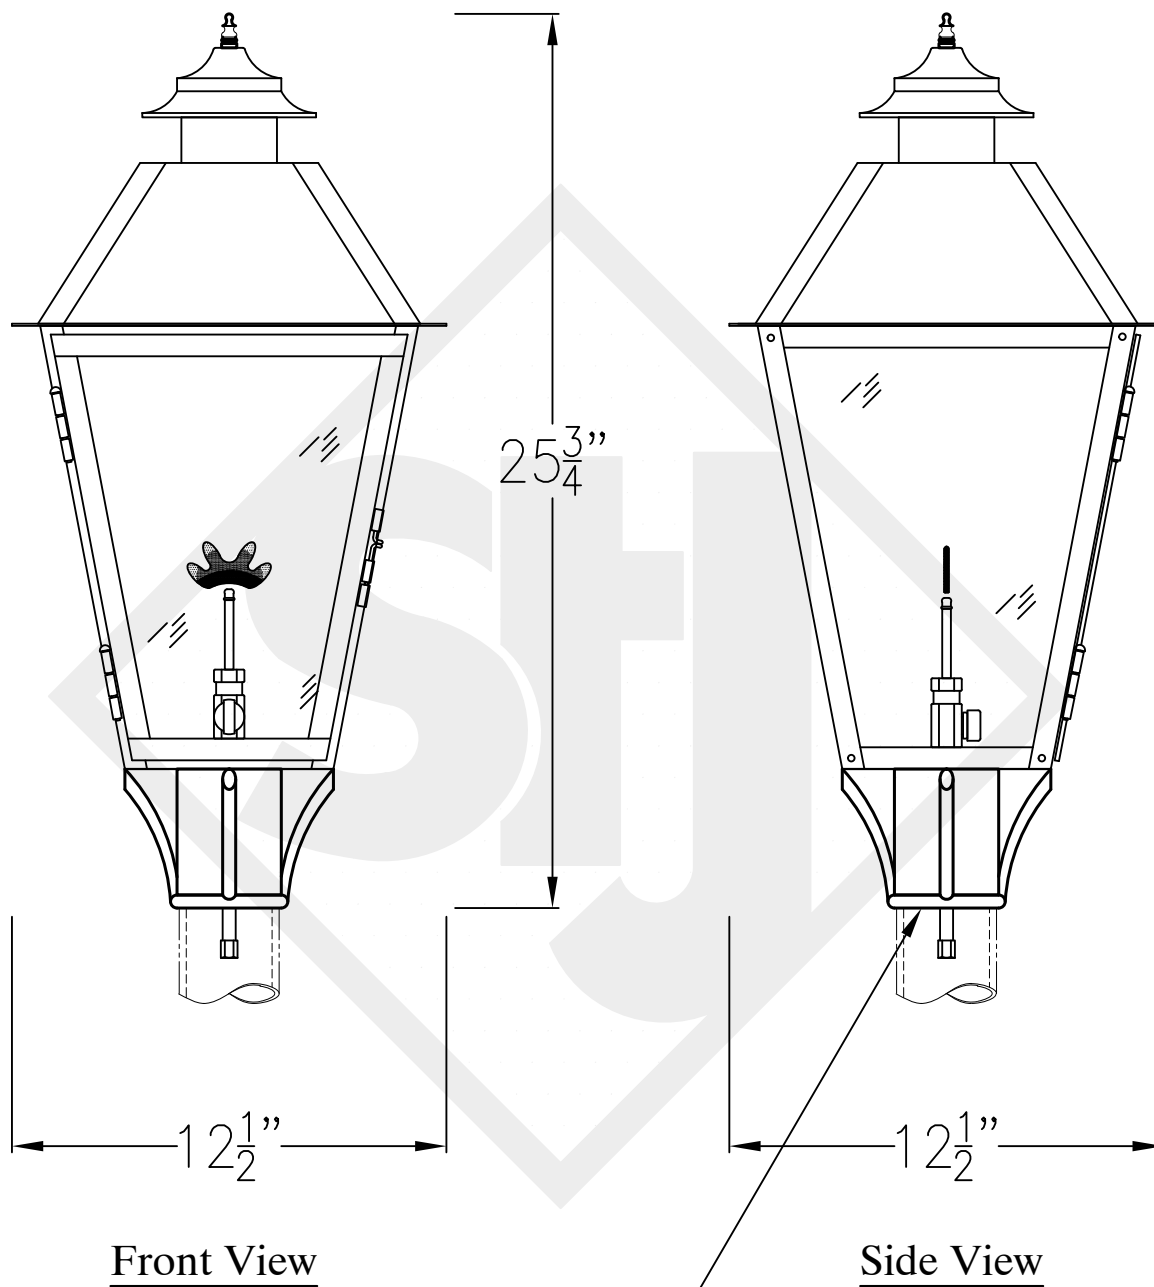

MAGNOLIA MEDIUM COPPER WALL BRACKET

Available w/ Solid or
Glass Top

Front View

Side View

Backplate

Lights are hand crafted
Dimensions may vary by 1/4"

Magnolia Medium Copper Wall Bracket	
St. James LIGHTING	
SCALE: N.T.S.	DRAFT: B. Vial
FILE: MAGM	APP'D: J. Ragan
JOB: X	DATE: 11/7/17

MAGNOLIA MEDIUM STEEL WALL BRACKET

Available w/ Solid or
Glass Top

Front View

Side View

Backplate

Lights are hand crafted
Dimensions may vary by 1/4"

Magnolia Medium Steel Wall Bracket	
St. James LIGHTING	
SCALE: N.T.S.	DRAFT: B. Vial
FILE: MAGM	APP'D: J. Ragan
JOB: X	DATE: 9/29/17

MAGNOLIA MEDIUM COPPER POST MOUNT

Available w/ Solid
or Glass top

Fits over 3" post
 $\frac{1}{4}$ " Female Flare
Fitting

Lights are hand crafted
Dimensions may vary by $\frac{1}{4}$ "

Magnolia Medium Copper Post Mount	
 St. James LIGHTING	
SCALE: N.T.S.	DRAFT: B. Vial
FILE: MAGM	APP'D: J. Ragan
JOB: X	DATE: 9/29/17

MAGNOLIA MEDIUM HALF (CEILING) YOKE

Available w/ Solid or
Glass Top

Shortest Height 32"

Front View

Side View

Ceiling Mount

Lights are hand crafted
Dimensions may vary by 1/4"

Magnolia Medium Half (Ceiling) Yoke	
St. James LIGHTING	
SCALE: N.T.S.	DRAFT: B. Vial
FILE: MAGM	APP'D: J. Ragan
JOB: X	DATE: 9/29/17