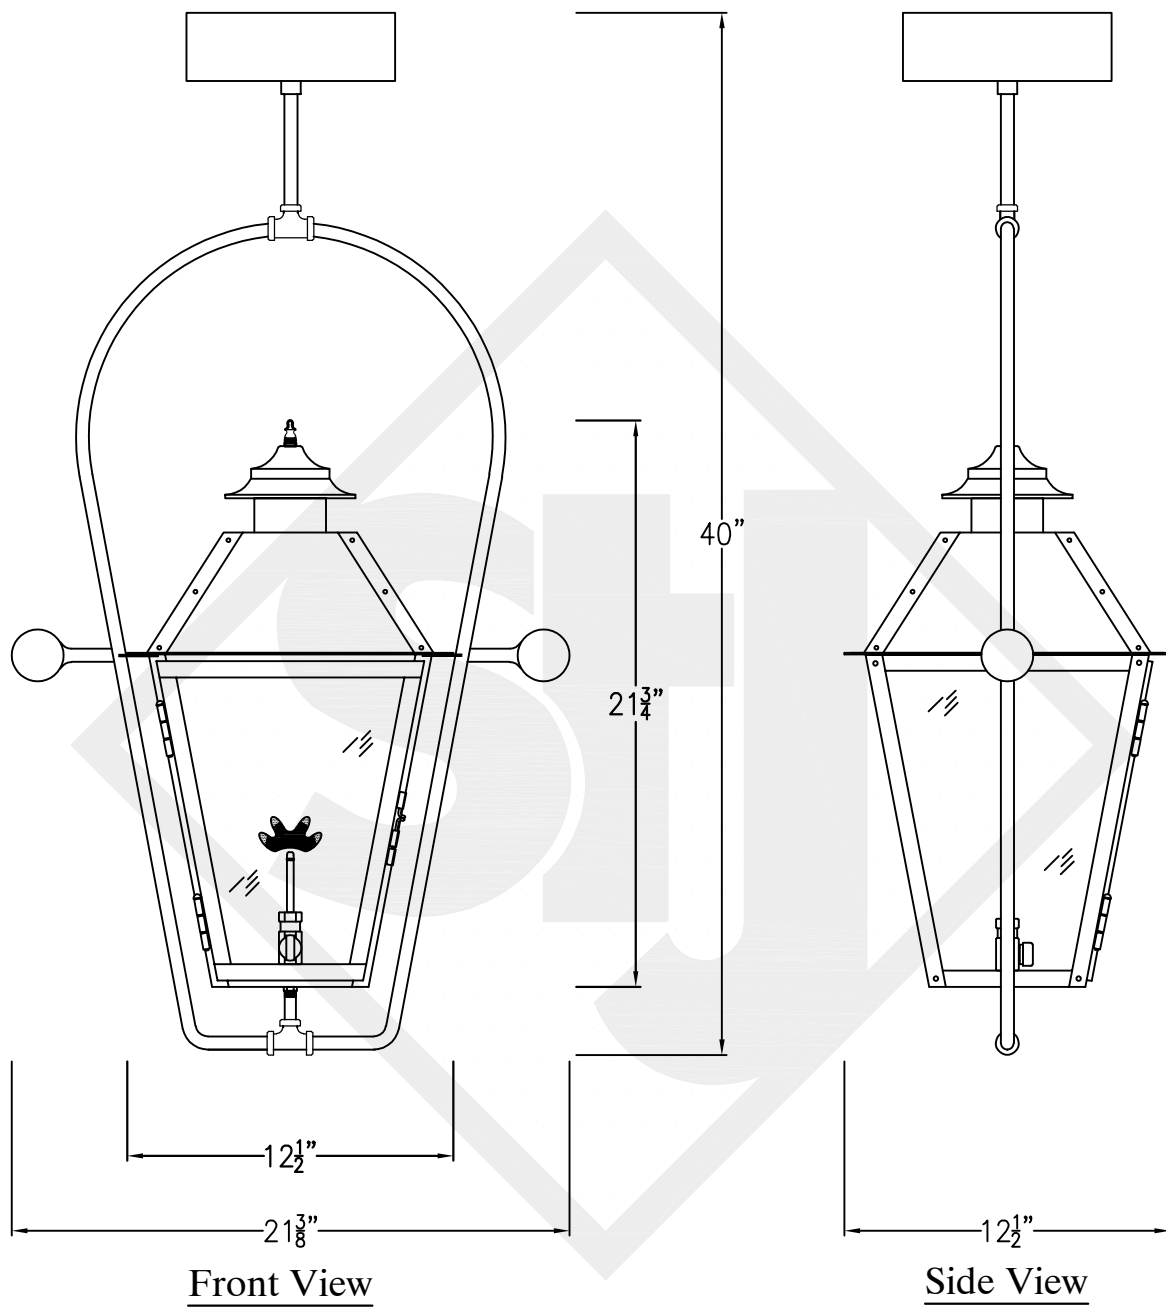

MAGNOLIA MEDIUM COPPER WALL BRACKET

Available w/ Solid or
Glass Top

Front View

Side View

Backplate

Lights are hand crafted
Dimensions may vary by 1/4"

Magnolia Medium Copper Wall Bracket	
St. James LIGHTING	
SCALE: N.T.S.	DRAFT: B. Vial
FILE: MAGM	APP'D: J. Ragan
JOB: X	DATE: 11/7/17

MAGNOLIA MEDIUM COPPER POST MOUNT

Available w/ Solid
or Glass top

Fits over 3" post
 $\frac{1}{4}$ " Female Flare
Fitting

Lights are hand crafted
Dimensions may vary by $\frac{1}{4}$ "

Magnolia Medium Copper Post Mount	
 St. James LIGHTING	
SCALE: N.T.S.	DRAFT: B. Vial
FILE: MAGM	APP'D: J. Ragan
JOB: X	DATE: 9/29/17

MAGNOLIA MEDIUM HALF (CEILING) YOKE

Available w/ Solid or
Glass Top

Shortest Height 32"

Front View

Side View

Ceiling Mount

Lights are hand crafted
Dimensions may vary by 1/4"

Magnolia Medium Half (Ceiling) Yoke	
St. James LIGHTING	
SCALE: N.T.S.	DRAFT: B. Vial
FILE: MAGM	APP'D: J. Ragan
JOB: X	DATE: 9/29/17

MAGNOLIA MEDIUM CEILING FULL YOKE

Shortest Height 36 $\frac{1}{4}$ "
Available w/ Solid or
Glass top

Front View

Side View

Ceiling Mount

Lights are hand crafted
Dimensions may vary by 1/4"

Magnolia Medium Full Ceiling Yoke	
 St. James LIGHTING	
SCALE: N.T.S.	DRAFT: B. Vial
FILE: MAGM	APP'D: J. Ragan
JOB: X	DATE: 04/05/21